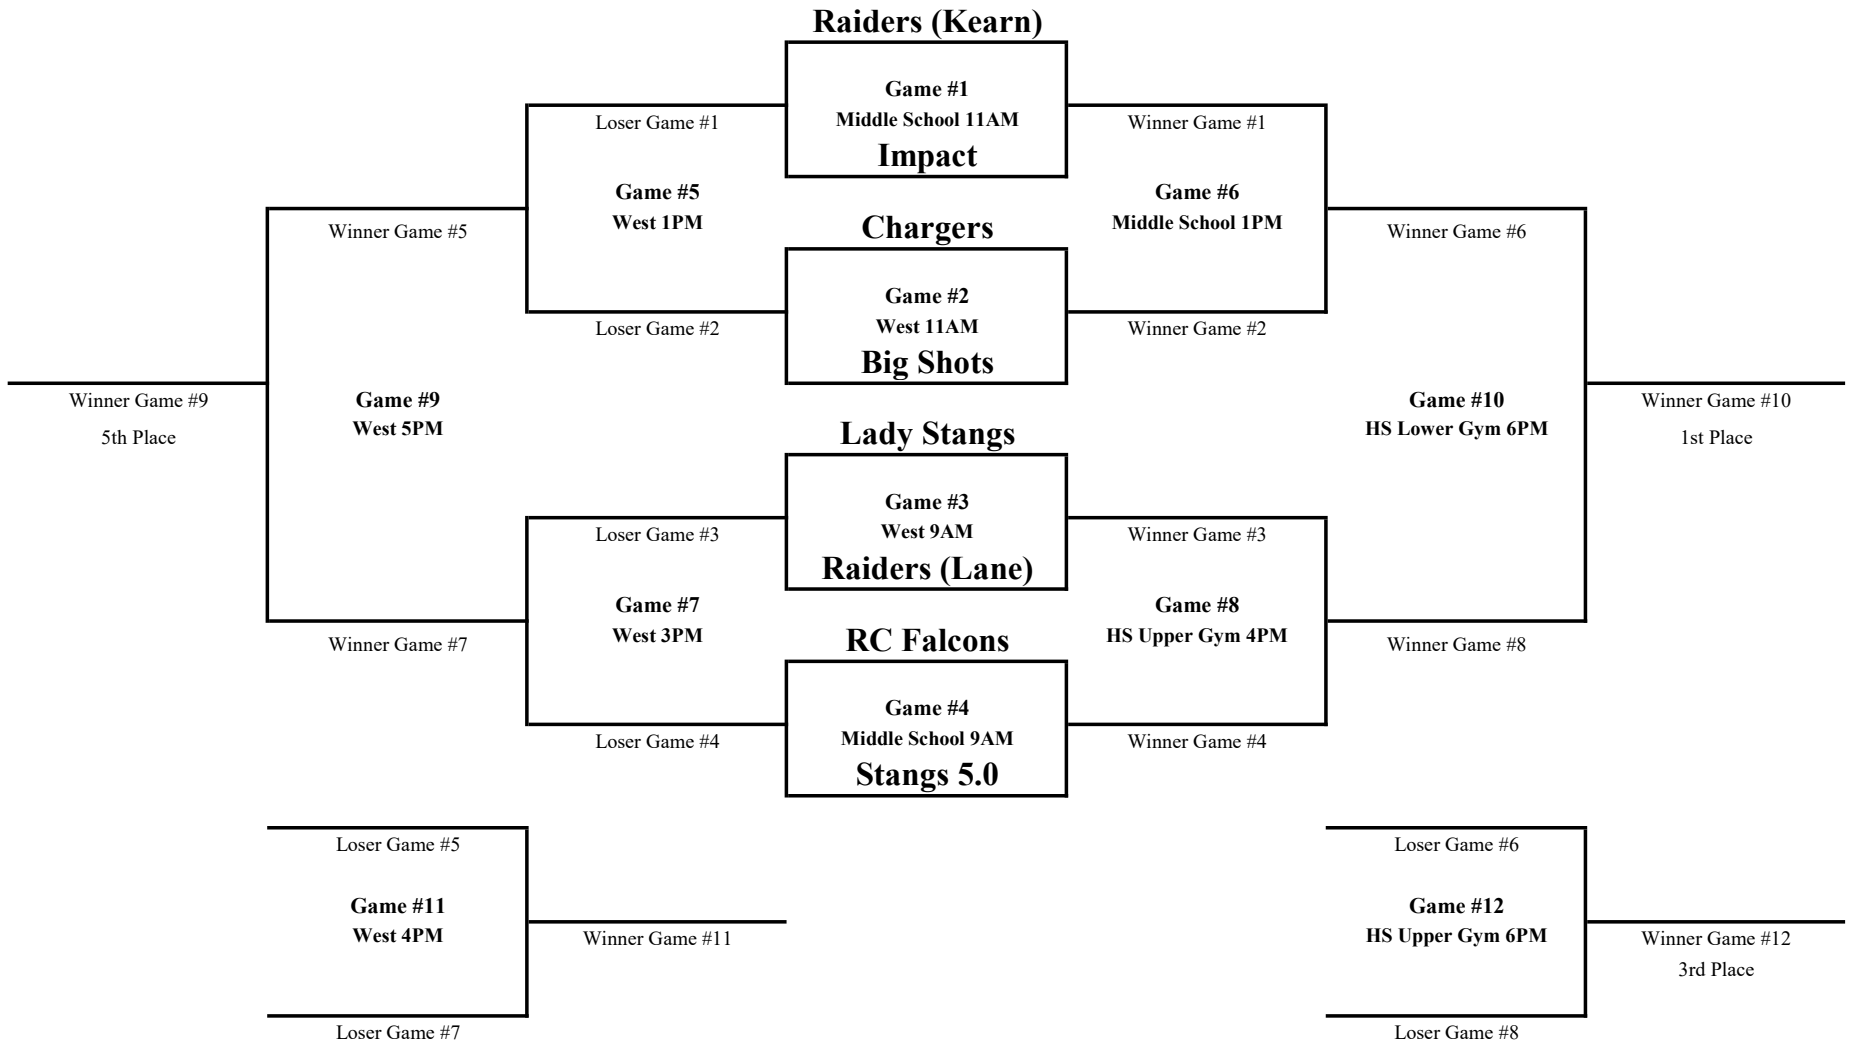

Sunday, February 26th 6th Grade Girls